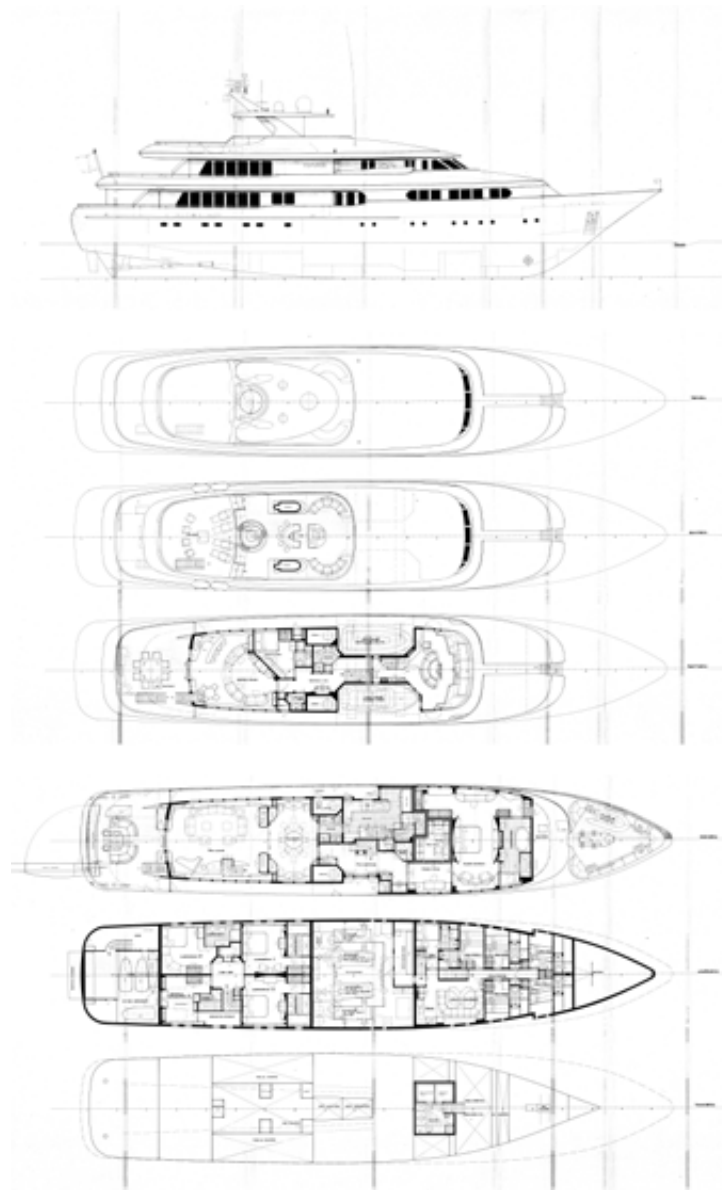

HERCULINA

CECIL WRIGHT
FANATICAL ABOUT YACHTS

HERCULINA

CECIL WRIGHT

FANATICAL ABOUT YACHTS

SPECIFICATION

Builder	Feadship, Holland
Year built	1998, interior refit 2006 / 2016
Designer	De Voogt
Naval Architect	De Voogt
Interior Designer	Glade Johnson Design
Cruising Speed	12 Knots
Maximum Speeds	15 Knots
LOA	49.70m / 163"
Beam	9.29m / 30'5"
Draft	3.02m / 9'9"
Gross Tonnage	656 Tons
Guests	12 guests in 5 cabins
Crew	12
Engines	2 x 1,370 Hp Caterpillar Diesels